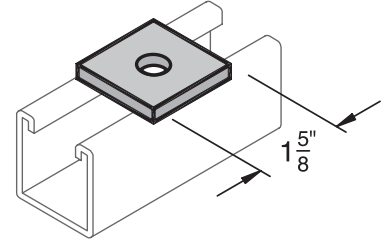

**SW**

**(F201)**

**Strut Washer**

- SERVICE:** For attaching fittings or rod to strut.
- MATERIAL:** Carbon Steel
- FINISH:** Electro-Galvanized
- ORDERING:** Specify figure number and rod size.

ROD SIZE	HOLE SIZE	STD. PKG.	WEIGHT EACH, LBS.
3/8	7/16	100	0.17
1/2	9/16	100	0.17
5/8	11/16	100	0.16
3/4	13/16	100	0.16
7/8	15/16	100	0.16