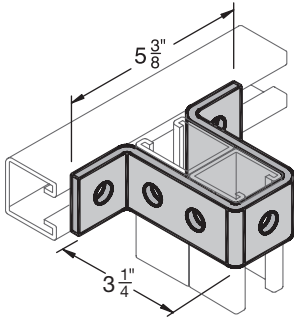

SUS679 (B601-6)

Seven Hole U Support

Electro-Galvanized
Wt. 1.21 Lbs.
10/Box

Material Width: 1 5/8" • Thickness: 1/4" • Hole Diameter: 9/16" • Hole Spacing: 1 7/8" • Hole Center From Edge: 1 3/16"
Other Materials and Products Available Upon Request