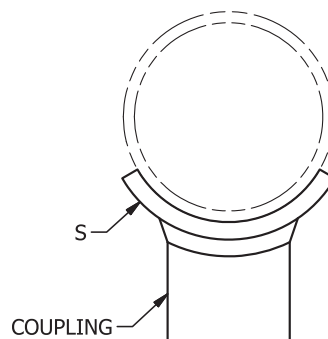

**FIG. 530**

**Adjustable Pipe Saddle Support w/ Coupling**

**SERVICE:** For general piping running close to the floor.  
**MATERIAL:** Carbon Steel or 304/316 Stainless Steel  
**FINISH:** Black or Hot-Dip Galvanized  
**ORDERING:** Specify figure number, pipe size, material and finish.

PIPE SIZE	STOCK SIZE S	COUPLING SIZE	WEIGHT EACH, LBS.
2	3/8 X 2	1 1/4	1.35
3	3/8 X 2 1/2	1 1/2	2.45
4	3/8 X 3	2	3.63
5	3/8 X 3	2	4.30
6	1/2 X 4	2 1/2	7.03
8	1/2 X 4	2 1/2	8.53
10	1/2 X 4	3	13.04
12	1/2 X 4	3	15.07